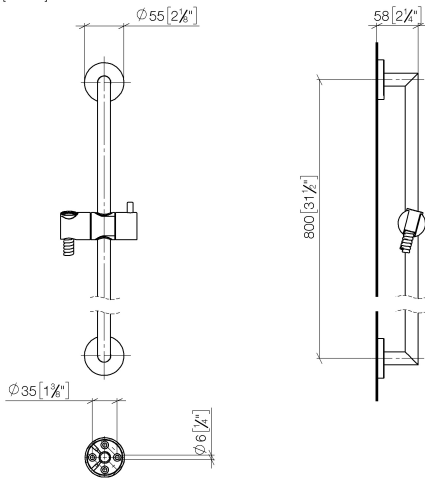

ST 050 201 5660

Fits: TARA, META

- slide bar
- Pipe diameter 18 mm
- rosette Ø 55 mm
- gauge 800 mm
- metal shower hose 1750mm with integrated anti-twist protection
- shower hose connector 3/8"
- Three or five settings: COMPACT RAIN, COMPACT SOFT FLOW, COMPACT AQUAPRESSURE FLOW, max. flow rate 15 l/min (at 3 bar)
- Function from: 7 l/min
- spray head Ø 100mm

Fits: TARA, META

- slide bar
- Pipe diameter 18 mm
- rosette Ø 55 mm
- gauge 800 mm
- metal shower hose 1750mm with integrated anti-twist protection
- shower hose connector 3/8"

This article does not include a hand shower!

Required miscellaneous

Concealed wall elbow - 35 085 970 90
 •min. recess depth 90 mm
 •max. recess depth 163 mm

Required miscellaneous

Wall elbow - Light Gold 28 450 625-26

Required miscellaneous

Slide unit - Light Gold 12 580 970-26

Required miscellaneous

Hand shower FlowReduce - Light Gold 28 018 979-26 0010

ST 050 201 5660

mm [inches]

ST 050 201 5660

Spare parts list

No.	Item Number	Name	Quantity used	Delivery time
1	05 17 62 500 00 90	fixing set	2	2
2	90 14 10 032 00 90	seal	2	2
3	08 27 62 500-26	rosette	2	60
4	05 28 22 590 01-26	bar	1	60
5	12 580 970-26	Slide unit - Light Gold	1	30
6	28 322 970-26	Metal shower hose 1/2" x 3/8" x 1750 mm - Light Gold	1	30