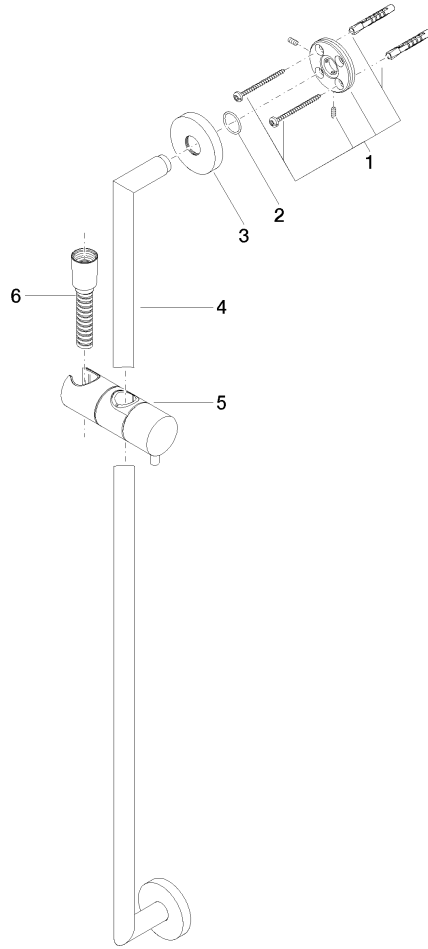

ST 050 201 5660

Fits: TARA, META

- slide bar
- Pipe diameter 18 mm
- rosette Ø 55 mm
- gauge 800 mm
- metal shower hose 1750mm with integrated anti-twist protection
- shower hose connector 3/8"
- Three or five settings: COMPACT RAIN, COMPACT SOFT FLOW, COMPACT AQUAPRESSURE FLOW, max. flow rate 15 l/min (at 3 bar)
- Function from: 7 l/min
- spray head Ø 100mm

Fits: TARA, META

- slide bar
- Pipe diameter 18 mm
- rosette Ø 55 mm
- gauge 800 mm
- metal shower hose 1750mm with integrated anti-twist protection
- shower hose connector 3/8"

This article does not include a hand shower!

Required miscellaneous

Hand shower FlowReduce - Light Gold 28 018 979-26 0010

ST 050 201 5660

mm [inches]

ST 050 201 5660

Spare parts list

No.	Item Number	Name	Quantity used	Delivery time
1	05 17 62 500 00 90	fixing set	2	2
2	90 14 10 032 00 90	seal	2	2
3	08 27 62 500-26	rosette	2	60
4	05 28 22 590 01-26	bar	1	60
5	12 580 970-26	Slide unit - Light Gold	1	30
6	28 322 970-26	Metal shower hose 1/2" x 3/8" x 1750 mm - Light Gold	1	30

Shower set - Light Gold

TARA

ST 050 201 5660

- Three or five settings: COMPACT RAIN, COMPACT SOFT FLOW, COMPACT AQUAPRESSURE FLOW, max. flow rate 15 l/min (at 3 bar)
- with anti-scale system
- spray head Ø 100mm
- 1/2" connection
- WRAS
- Function from: 7 l/min