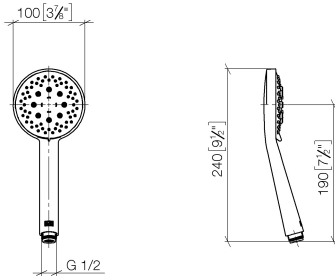

ST 050 201 5660

Fits: TARA, META

- slide bar
- Pipe diameter 18 mm
- rosette Ø 55 mm
- gauge 800 mm
- metal shower hose 1750mm with integrated anti-twist protection
- shower hose connector 3/8"
- Three or five settings: COMPACT RAIN, COMPACT SOFT FLOW, COMPACT AQUAPRESSURE FLOW, max. flow rate 15 l/min (at 3 bar)
- Function from: 7 l/min
- spray head Ø 100mm

Fits: TARA, META

- slide bar
- Pipe diameter 18 mm
- rosette Ø 55 mm
- gauge 800 mm
- metal shower hose 1750mm with integrated anti-twist protection
- shower hose connector 3/8"

This article does not include a hand shower!

Shower set - Light Gold

TARA

ST 050 201 5660

Shower set - Light Gold

TARA

ST 050 201 5660

Shower set - Light Gold

TARA

ST 050 201 5660

ST 050 201 5660

mm [inches]

Flow rate chart

Certificates

LGA_29984.

WRAS_2210003.

ST 050 201 5660